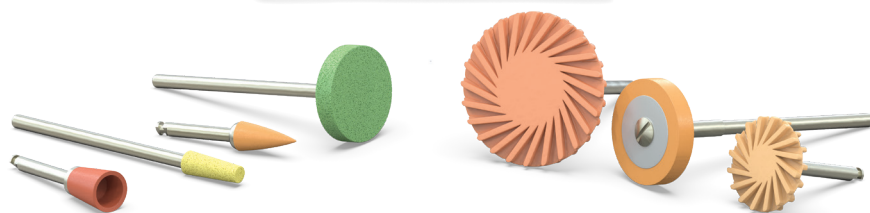

Jiffy™

Follow Us!

© 2022 Ultradent Products, Inc. All rights reserved.

ULTRADENT.EU